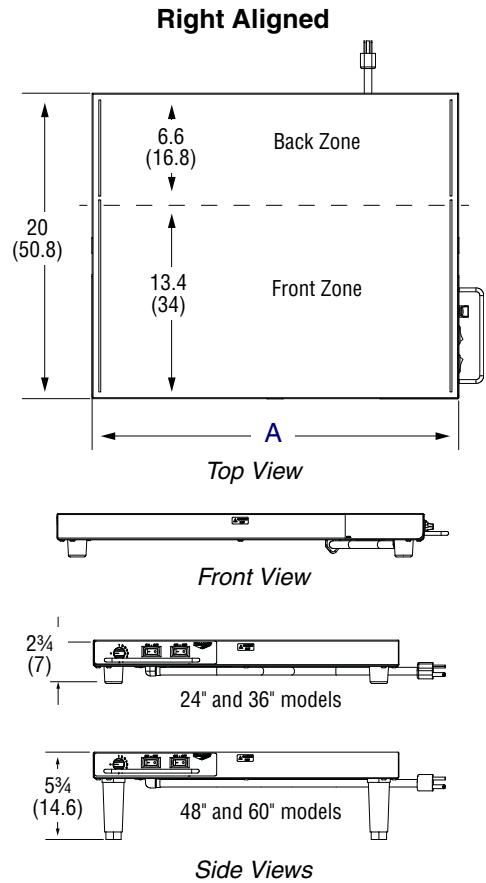

DIMENSIONS

SPECIFICATIONS

Item	Alignment	(A) Length	Voltage	Watts	Amps	Plug	Shipping Dimensions IN (CM)	Shipping Weight LB (KG)
7277024	Left	24 (61)	120	350	2.9	5-15P	26 1/2 x 30 1/4 x 5 (67.3 x 76.8 x 12.7)	23.4 (10.6)
7277036	Left	36 (91.4)	120	535	4.5	5-15P	26 1/2 x 41 3/4 x 5 (67.3 x 106 x 12.7)	32.8 (14.9)
7277048	Left	48 (121.9)	120	720	6.0	5-15P	26 1/2 x 54 x 5 (67.3 x 137.2 x 12.7)	46 (20.9)
7277060	Left	60 (152.4)	120	905	7.5	5-15P	26 1/2 x 65 3/4 x 5 (67.3 x 167 x 12.7)	55 (22.7)
7277124	Right	24 (61)	120	350	2.9	5-15P	26 1/2 x 30 1/4 x 5 (67.3 x 76.8 x 12.7)	23.4 (10.6)
7277136	Right	36 (91.4)	120	535	4.5	5-15P	26 1/2 x 41 3/4 x 5 (67.3 x 106 x 12.7)	32.8 (14.9)
7277148	Right	48 (121.9)	120	720	6.0	5-15P	26 1/2 x 54 x 5 (67.3 x 137.2 x 12.7)	46 (20.9)
7277160	Right	60 (152.4)	120	905	7.5	5-15P	26 1/2 x 65 3/4 x 5 (67.3 x 167 x 12.7)	55 (22.7)