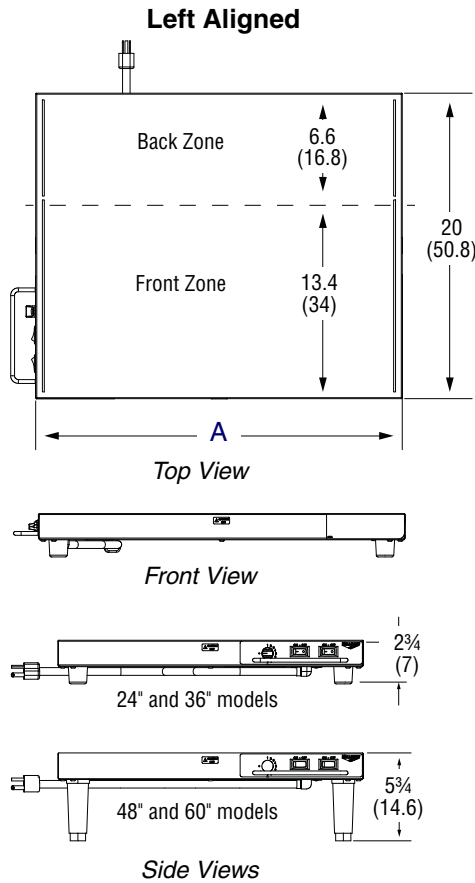

DIMENSIONS

SPECIFICATIONS

Item	Alignment	(A) Length	Voltage	Watts	Amps	Plug	Shipping Dimensions IN (CM)	Shipping Weight LB (KG)
7277024	Left	24 (61)	120	350	2.9	5-15P	26 1/2 x 30 1/4 x 5 (67.3 x 76.8 x 12.7)	23.4 (10.6)
7277036	Left	36 (91.4)	120	535	4.5	5-15P	26 1/2 x 41 3/4 x 5 (67.3 x 106 x 12.7)	32.8 (14.9)
7277048	Left	48 (121.9)	120	720	6.0	5-15P	26 1/2 x 54 x 5 (67.3 x 137.2 x 12.7)	46 (20.9)
7277060	Left	60 (152.4)	120	905	7.5	5-15P	26 1/2 x 65 3/4 x 5 (67.3 x 167 x 12.7)	55 (22.7)
7277124	Right	24 (61)	120	350	2.9	5-15P	26 1/2 x 30 1/4 x 5 (67.3 x 76.8 x 12.7)	23.4 (10.6)
7277136	Right	36 (91.4)	120	535	4.5	5-15P	26 1/2 x 41 3/4 x 5 (67.3 x 106 x 12.7)	32.8 (14.9)
7277148	Right	48 (121.9)	120	720	6.0	5-15P	26 1/2 x 54 x 5 (67.3 x 137.2 x 12.7)	46 (20.9)
7277160	Right	60 (152.4)	120	905	7.5	5-15P	26 1/2 x 65 3/4 x 5 (67.3 x 167 x 12.7)	55 (22.7)